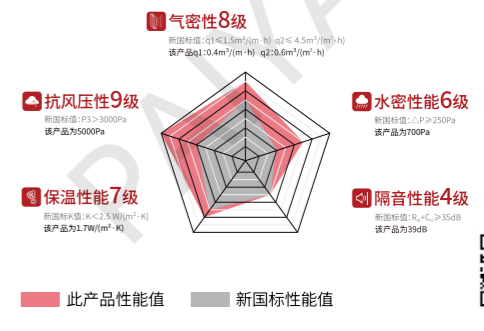

MS class-T
HJW SERIES
OUT-OPENING WINDOW

干净利落 藏锋于心

新一代「深舒适」门窗科技
隔音隔热安全美学

2.0超国标型材
适用豪宅别墅高楼层

德国维哈根窗控系统
灵活开关安全在线

specification

Place of origin: Foshan, Guangdong

Glass configuration: 5mm+20A+5mm

Opening Sash Dimension: width:430mm-750mm height:560mm-1660mm

Hardware configuration: iHandle Wehag

Aluminum profile: 6063-T5

Optional accessories: 防护框、限位器、隔音隔热棉、防坠绳

Optional colors:

metallic grey	brown metallic grey	metallic grey brown	brown
metallic grey shiny black	brown shiny black	metallic grey shiny mocha	brown shiny mocha

Opening method

class
JHMZ SERIES
INSULATION SYSTEM WINDOW

保温性能提升70% 隔热性能更强劲

新一代「深舒适」门窗科技
保温性提升70%

强效锁温御寒
满足华东及北方地区隔热保温需求

高端性能格外出色
构筑舒适与共理想人居

specification

Place of origin: Foshan, Guangdong

Glass configuration: 6mm+12A+5mm+9A+5mm
5mm+27A+5mm

Opening Sash Dimension: width:570mm-750mm height:770mm-2470mm

Hardware configuration: 德国丝吉利娅无底座执手
德国丝吉利娅窗控系统

Aluminum profile: 6063-T5

Optional accessories: 高透纱网

Optional colors:

metallic grey	metallic grey phantom brown	metallic grey shiny black	metallic grey shiny mocha
brown	brown shiny mocha	brown shiny black	brown phantom brown
grey	grey shiny mocha	grey shiny black	grey phantom brown

Opening method