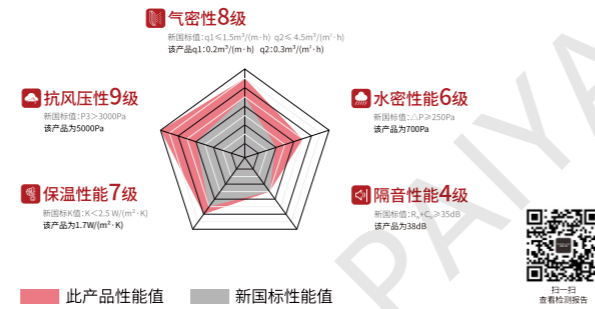

class

WJDH110 SERIES CASEMENT WINDOW

造一扇好窗 筑万家灯火