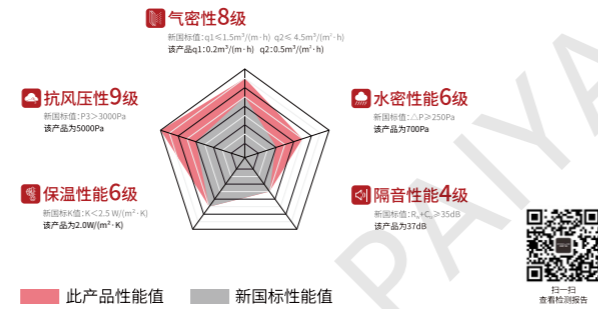

class
HJ SERIES
SQUEEZE WINDOW

豪华头等舱 全景大视界

specification

Place of origin : Foshan, Guangdong

Glass configuration: 5mm+20A+5mm
5mm+12A+5mm+12A+5mm

Opening Sash Dimension : width:500mm-1200mm
height:1200mm-2600mm(100KG以内)

Hardware configuration : STORO五金、iHandle执手

Optional accessories : 316金刚纱网、高透网、玻璃护栏、隔音保温棉

Optional colors:

exterior	grey	brown	metallic grey
interior	grey	brown	metallic grey
	shiny black	shiny mocha	shiny platinum grey

Opening method

基于飞机舱门
豪车车门的设计灵感

活动扇特有的双向位移
不仅可以平常推拉

还能垂直挤压5mm
带来媲美平开窗的绝佳密封系统