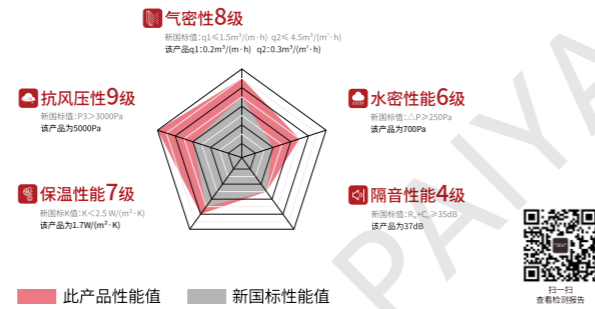

class
AQH SERIES
CASEMENT WINDOW

观海听涛 共鉴人生