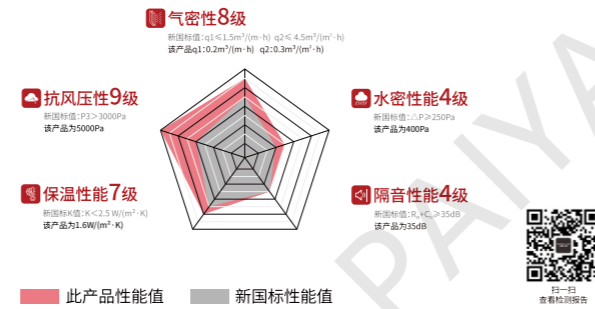

class-T
WJ SERIES
INVERTED WINDOW

驾驭3重开启 不占室内空间

specification

Place of origin : Foshan, Guangdong

Glass configuration: 5mm+27A+5mm
5mm+12A+5mm+12A+5mm

Opening Sash Dimension : width:560mm-930mm
height : 1200mm-2600mm(内倒平移)
高宽比:1.5:1 (重量限制60kg)

Hardware configuration : 国家专利双轮联动技术系统五金
德国好博执手

Optional accessories : 高透网纱窗、隔音保温棉

Optional colors: grey brown metallic grey

Opening method

平移、内倒、纱网平开
多种开启方式结合

不占据生活空间
解决空间应用痛点

40mm超宽隔热条
极致保温节能