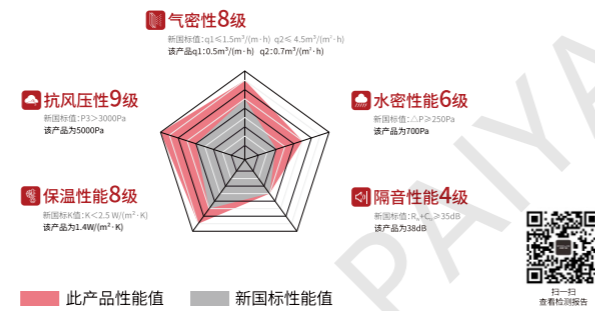

class
XR SERIES
CASEMENT WINDOW

保温节能的理想之窗