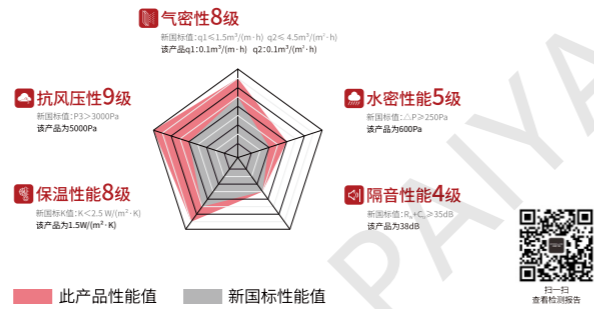

class
XY SERIES
CASEMENT WINDOW

把星空和梦想带回家